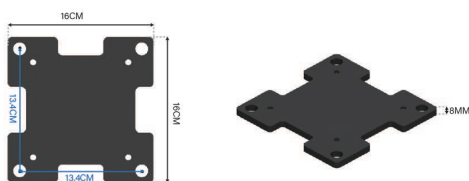

POST PLATE DIMENSION

OTHER COMPONENTS DIMENSION

- POST -

- LOUVER -

- BEAM -

**OUTER DIMENSION
INTRO PLUS-4X3-116**

INNER DIMENSION

MEASURE DIMENSIONS SHOWN AS THE DIAGRAM BELOW

Please make sure your pergola comply with dimensions below, and check all accessories before installation.

POST PLATE DIMENSION

OTHER COMPONENTS DIMENSION

- POST -

- LOUVER -

- BEAM -

**OUTER DIMENSION
INTRO PLUS-4X3-116**

INNER DIMENSION

MEASURE DIMENSIONS SHOWN AS THE DIAGRAM BELOW

Please make sure your pergola comply with dimensions below, and check all accessories before installation.

POST PLATE DIMENSION

OTHER COMPONENTS DIMENSION

- POST -

- LOUVER -

- BEAM -