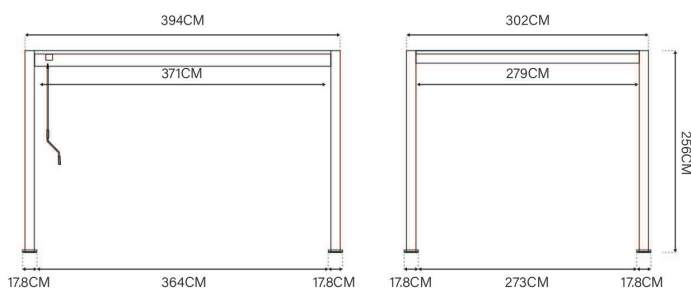

**OUTER DIMENSION
INTRO PLUS-3X3-116**

INNER DIMENSION

MEASURE DIMENSIONS SHOWN AS THE DIAGRAM BELOW

Please make sure your pergola comply with dimensions below, and check all accessories before installation.

POST PLATE DIMENSION

OTHER COMPONENTS DIMENSION

- POST -

- LOUVER -

- BEAM -

**OUTER DIMENSION
INTRO PLUS-4X3-116**

INNER DIMENSION

MEASURE DIMENSIONS SHOWN AS THE DIAGRAM BELOW

Please make sure your pergola comply with dimensions below, and check all accessories before installation.

POST PLATE DIMENSION

OTHER COMPONENTS DIMENSION

- POST -

- LOUVER -

- BEAM -

**OUTER DIMENSION
INTRO PLUS-4X3-116**

INNER DIMENSION

MEASURE DIMENSIONS SHOWN AS THE DIAGRAM BELOW

Please make sure your pergola comply with dimensions below, and check all accessories before installation.

POST PLATE DIMENSION

OTHER COMPONENTS DIMENSION