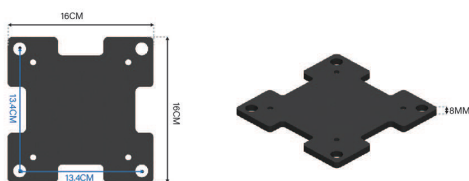

**OUTER DIMENSION
INTRO PLUS-3X3-116**

INNER DIMENSION

MEASURE DIMENSIONS SHOWN AS THE DIAGRAM BELOW

Please make sure your pergola comply with dimensions below, and check all accessories before installation.

POST PLATE DIMENSION

OTHER COMPONENTS DIMENSION

- POST -

- LOUVER -

- BEAM -

**OUTER DIMENSION
INTRO PLUS-4X3-116**

INNER DIMENSION

MEASURE DIMENSIONS SHOWN AS THE DIAGRAM BELOW

Please make sure your pergola comply with dimensions below, and check all accessories before installation.

POST PLATE DIMENSION

OTHER COMPONENTS DIMENSION

- POST -

- LOUVER -

- BEAM -

**OUTER DIMENSION
INTRO PLUS-4X3-116**

INNER DIMENSION

MEASURE DIMENSIONS SHOWN AS THE DIAGRAM BELOW

Please make sure your pergola comply with dimensions below, and check all accessories before installation.

POST PLATE DIMENSION

OTHER COMPONENTS DIMENSION