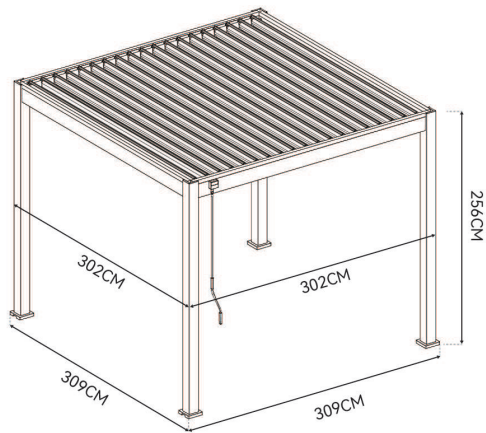

**OUTER DIMENSION
INTRO PLUS-3X3-116**

INNER DIMENSION

MEASURE DIMENSIONS SHOWN AS THE DIAGRAM BELOW

Please make sure your pergola comply with dimensions below, and check all accessories before installation.

POST PLATE DIMENSION

OTHER COMPONENTS DIMENSION

- POST -

- LOUVER -

- BEAM -

**OUTER DIMENSION
INTRO PLUS-4X3-116**

INNER DIMENSION

MEASURE DIMENSIONS SHOWN AS THE DIAGRAM BELOW

Please make sure your pergola comply with dimensions below, and check all accessories before installation.

POST PLATE DIMENSION

OTHER COMPONENTS DIMENSION

- POST -

- LOUVER -

- BEAM -

**OUTER DIMENSION
INTRO PLUS-4X3-116**

INNER DIMENSION

MEASURE DIMENSIONS SHOWN AS THE DIAGRAM BELOW

Please make sure your pergola comply with dimensions below, and check all accessories before installation.

POST PLATE DIMENSION

OTHER COMPONENTS DIMENSION