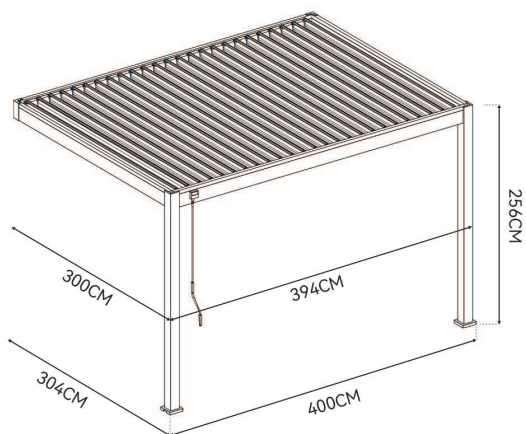

POST PLATE DIMENSION

OTHER COMPONENTS DIMENSION

- POST -

- LOUVER -

- BEAM -

**OUTER DIMENSION
INTRO PLUS-4X3-116**

INNER DIMENSION

MEASURE DIMENSIONS SHOWN AS THE DIAGRAM BELOW

Please make sure your pergola comply with dimensions below, and check all accessories before installation.

POST PLATE DIMENSION

OTHER COMPONENTS DIMENSION

- POST -

- LOUVER -

- BEAM -

**OUTER DIMENSION
INTRO PLUS-4X3-116**

INNER DIMENSION

MEASURE DIMENSIONS SHOWN AS THE DIAGRAM BELOW

Please make sure your pergola comply with dimensions below, and check all accessories before installation.

POST PLATE DIMENSION

OTHER COMPONENTS DIMENSION