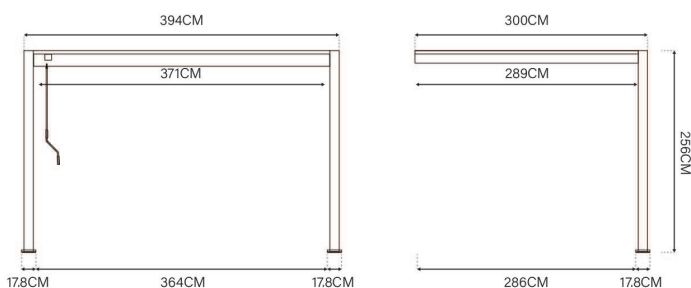

**OUTER DIMENSION
INTRO PLUS-3X3-116**

INNER DIMENSION

MEASURE DIMENSIONS SHOWN AS THE DIAGRAM BELOW

Please make sure your pergola comply with dimensions below, and check all accessories before installation.

POST PLATE DIMENSION

OTHER COMPONENTS DIMENSION

- POST -

- LOUVER -

- BEAM -

**OUTER DIMENSION
INTRO PLUS-4X3-116**

INNER DIMENSION

MEASURE DIMENSIONS SHOWN AS THE DIAGRAM BELOW

Please make sure your pergola comply with dimensions below, and check all accessories before installation.

POST PLATE DIMENSION

OTHER COMPONENTS DIMENSION

- POST -

- LOUVER -

- BEAM -

**OUTER DIMENSION
INTRO PLUS-4X3-116**

INNER DIMENSION

MEASURE DIMENSIONS SHOWN AS THE DIAGRAM BELOW

Please make sure your pergola comply with dimensions below, and check all accessories before installation.

POST PLATE DIMENSION

OTHER COMPONENTS DIMENSION