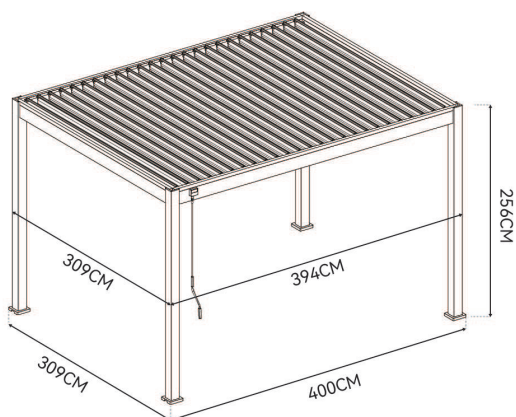

**OUTER DIMENSION
INTRO PLUS-3X3-116**

INNER DIMENSION

MEASURE DIMENSIONS SHOWN AS THE DIAGRAM BELOW

Please make sure your pergola comply with dimensions below, and check all accessories before installation.

POST PLATE DIMENSION

OTHER COMPONENTS DIMENSION

- POST -

- LOUVER -

- BEAM -

**OUTER DIMENSION
INTRO PLUS-4X3-116**

INNER DIMENSION

MEASURE DIMENSIONS SHOWN AS THE DIAGRAM BELOW

Please make sure your pergola comply with dimensions below, and check all accessories before installation.

POST PLATE DIMENSION

OTHER COMPONENTS DIMENSION

- POST -

- LOUVER -

- BEAM -

**OUTER DIMENSION
INTRO PLUS-4X3-116**

INNER DIMENSION

MEASURE DIMENSIONS SHOWN AS THE DIAGRAM BELOW

Please make sure your pergola comply with dimensions below, and check all accessories before installation.

POST PLATE DIMENSION

OTHER COMPONENTS DIMENSION