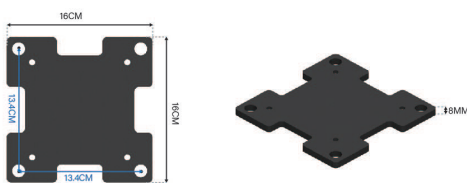

**OUTER DIMENSION
INTRO PLUS-3X3-116**

INNER DIMENSION

MEASURE DIMENSIONS SHOWN AS THE DIAGRAM BELOW

Please make sure your pergola comply with dimensions below, and check all accessories before installation.

POST PLATE DIMENSION

OTHER COMPONENTS DIMENSION

- POST -

- LOUVER -

- BEAM -

**OUTER DIMENSION
INTRO PLUS-4X3-116**

INNER DIMENSION

MEASURE DIMENSIONS SHOWN AS THE DIAGRAM BELOW

Please make sure your pergola comply with dimensions below, and check all accessories before installation.

POST PLATE DIMENSION

OTHER COMPONENTS DIMENSION

- POST -

- LOUVER -

- BEAM -

**OUTER DIMENSION
INTRO PLUS-4X3-116**

INNER DIMENSION

MEASURE DIMENSIONS SHOWN AS THE DIAGRAM BELOW

Please make sure your pergola comply with dimensions below, and check all accessories before installation.

POST PLATE DIMENSION

OTHER COMPONENTS DIMENSION