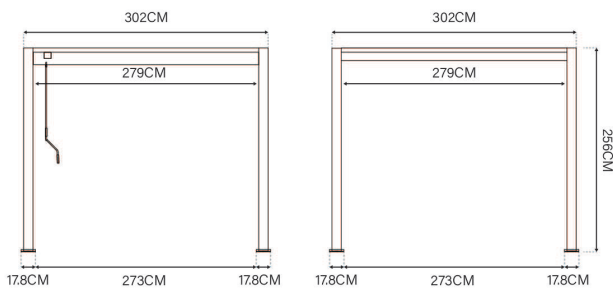

**OUTER DIMENSION
INTRO PLUS-3X3-116**

INNER DIMENSION

MEASURE DIMENSIONS SHOWN AS THE DIAGRAM BELOW

Please make sure your pergola comply with dimensions below, and check all accessories before installation.

POST PLATE DIMENSION

OTHER COMPONENTS DIMENSION

- POST -

- LOUVER -

- BEAM -

**OUTER DIMENSION
INTRO PLUS-4X3-116**

INNER DIMENSION

MEASURE DIMENSIONS SHOWN AS THE DIAGRAM BELOW

Please make sure your pergola comply with dimensions below, and check all accessories before installation.

POST PLATE DIMENSION

OTHER COMPONENTS DIMENSION

- POST -

- LOUVER -

- BEAM -

**OUTER DIMENSION
INTRO PLUS-4X3-116**

INNER DIMENSION

MEASURE DIMENSIONS SHOWN AS THE DIAGRAM BELOW

Please make sure your pergola comply with dimensions below, and check all accessories before installation.

POST PLATE DIMENSION

OTHER COMPONENTS DIMENSION